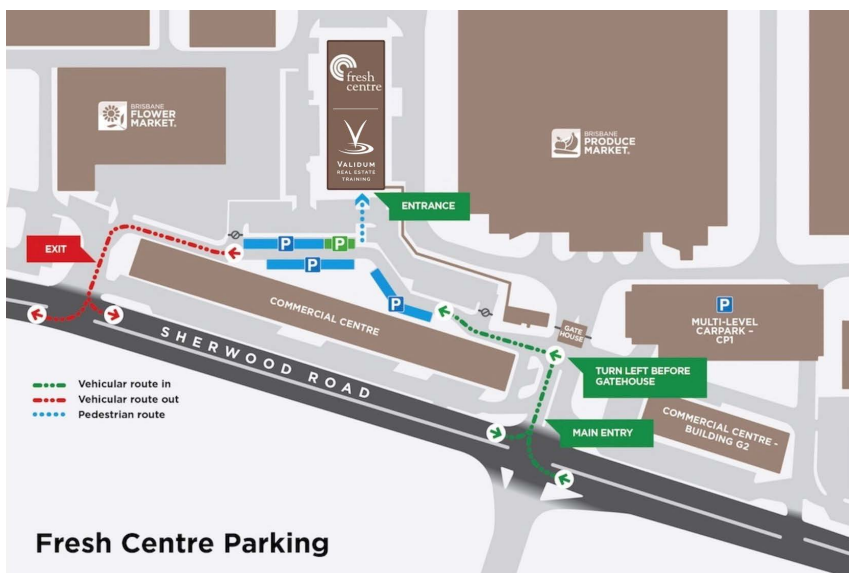

VALIDUM INSTITUTE OFFICE DIRECTIONS

Level One | Unit 9 | Fresh Centre Building

Brisbane Markets Precinct

385 Sherwood Road, Rocklea, Brisbane, Queensland 4106

T: (07) 3193 5270

Directions:

1. Turn off Sherwood Road (at the traffic lights) into the Brisbane Markets Precinct at the Main South Gate entrance – Corner of Sherwood Road & Martin Taylor Drive.
2. Do not go through the main markets gate. Follow the road immediately to the left behind Café 63 and behind the strip of shops.
3. To the right is the Fresh Centre Building.
4. Validum Institute Offices are located on Level One of the Fresh Centre. Our entrance is just outside the elevator on the left. You can park in any available car park space.

Parking is free for all Validum Institute visitors, trainees and students.

[CLICK HERE FOR GOOGLE
MAP DIRECTIONS](#)

[CLICK HERE FOR THE 360
DEGREE VIEW](#)