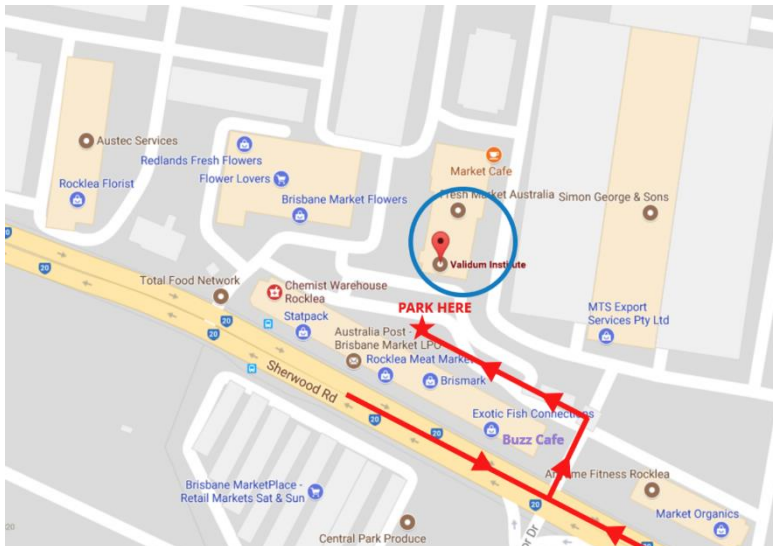

# VALIDUM INSTITUTE OFFICE DIRECTIONS

Level One | Unit 9 | Fresh Centre Building

Brisbane Markets Precinct

385 Sherwood Road, Rocklea, Brisbane, Queensland 4106

T: (07) 3193 5270

## Directions:

1. Turn off Sherwood Road (at the traffic lights) into the Brisbane Markets Precinct at the Main South Gate entrance – Corner of Sherwood Road & Martin Taylor Drive.
2. Do not go through the main markets gate. Follow the road immediately to the left behind Buzz Café and behind the strip of shops.
3. To the right is the Fresh Centre Building.
4. Validum Institute Offices are located on Level One of the Fresh Centre. Our entrance is just outside the elevator on the left. You can park in any available car park space.

**Parking is free for all Validum Institute visitors, trainees and students.**

[CLICK HERE FOR GOOGLE  
MAP DIRECTIONS](#)

[CLICK HERE FOR THE 360  
DEGREE VIEW](#)